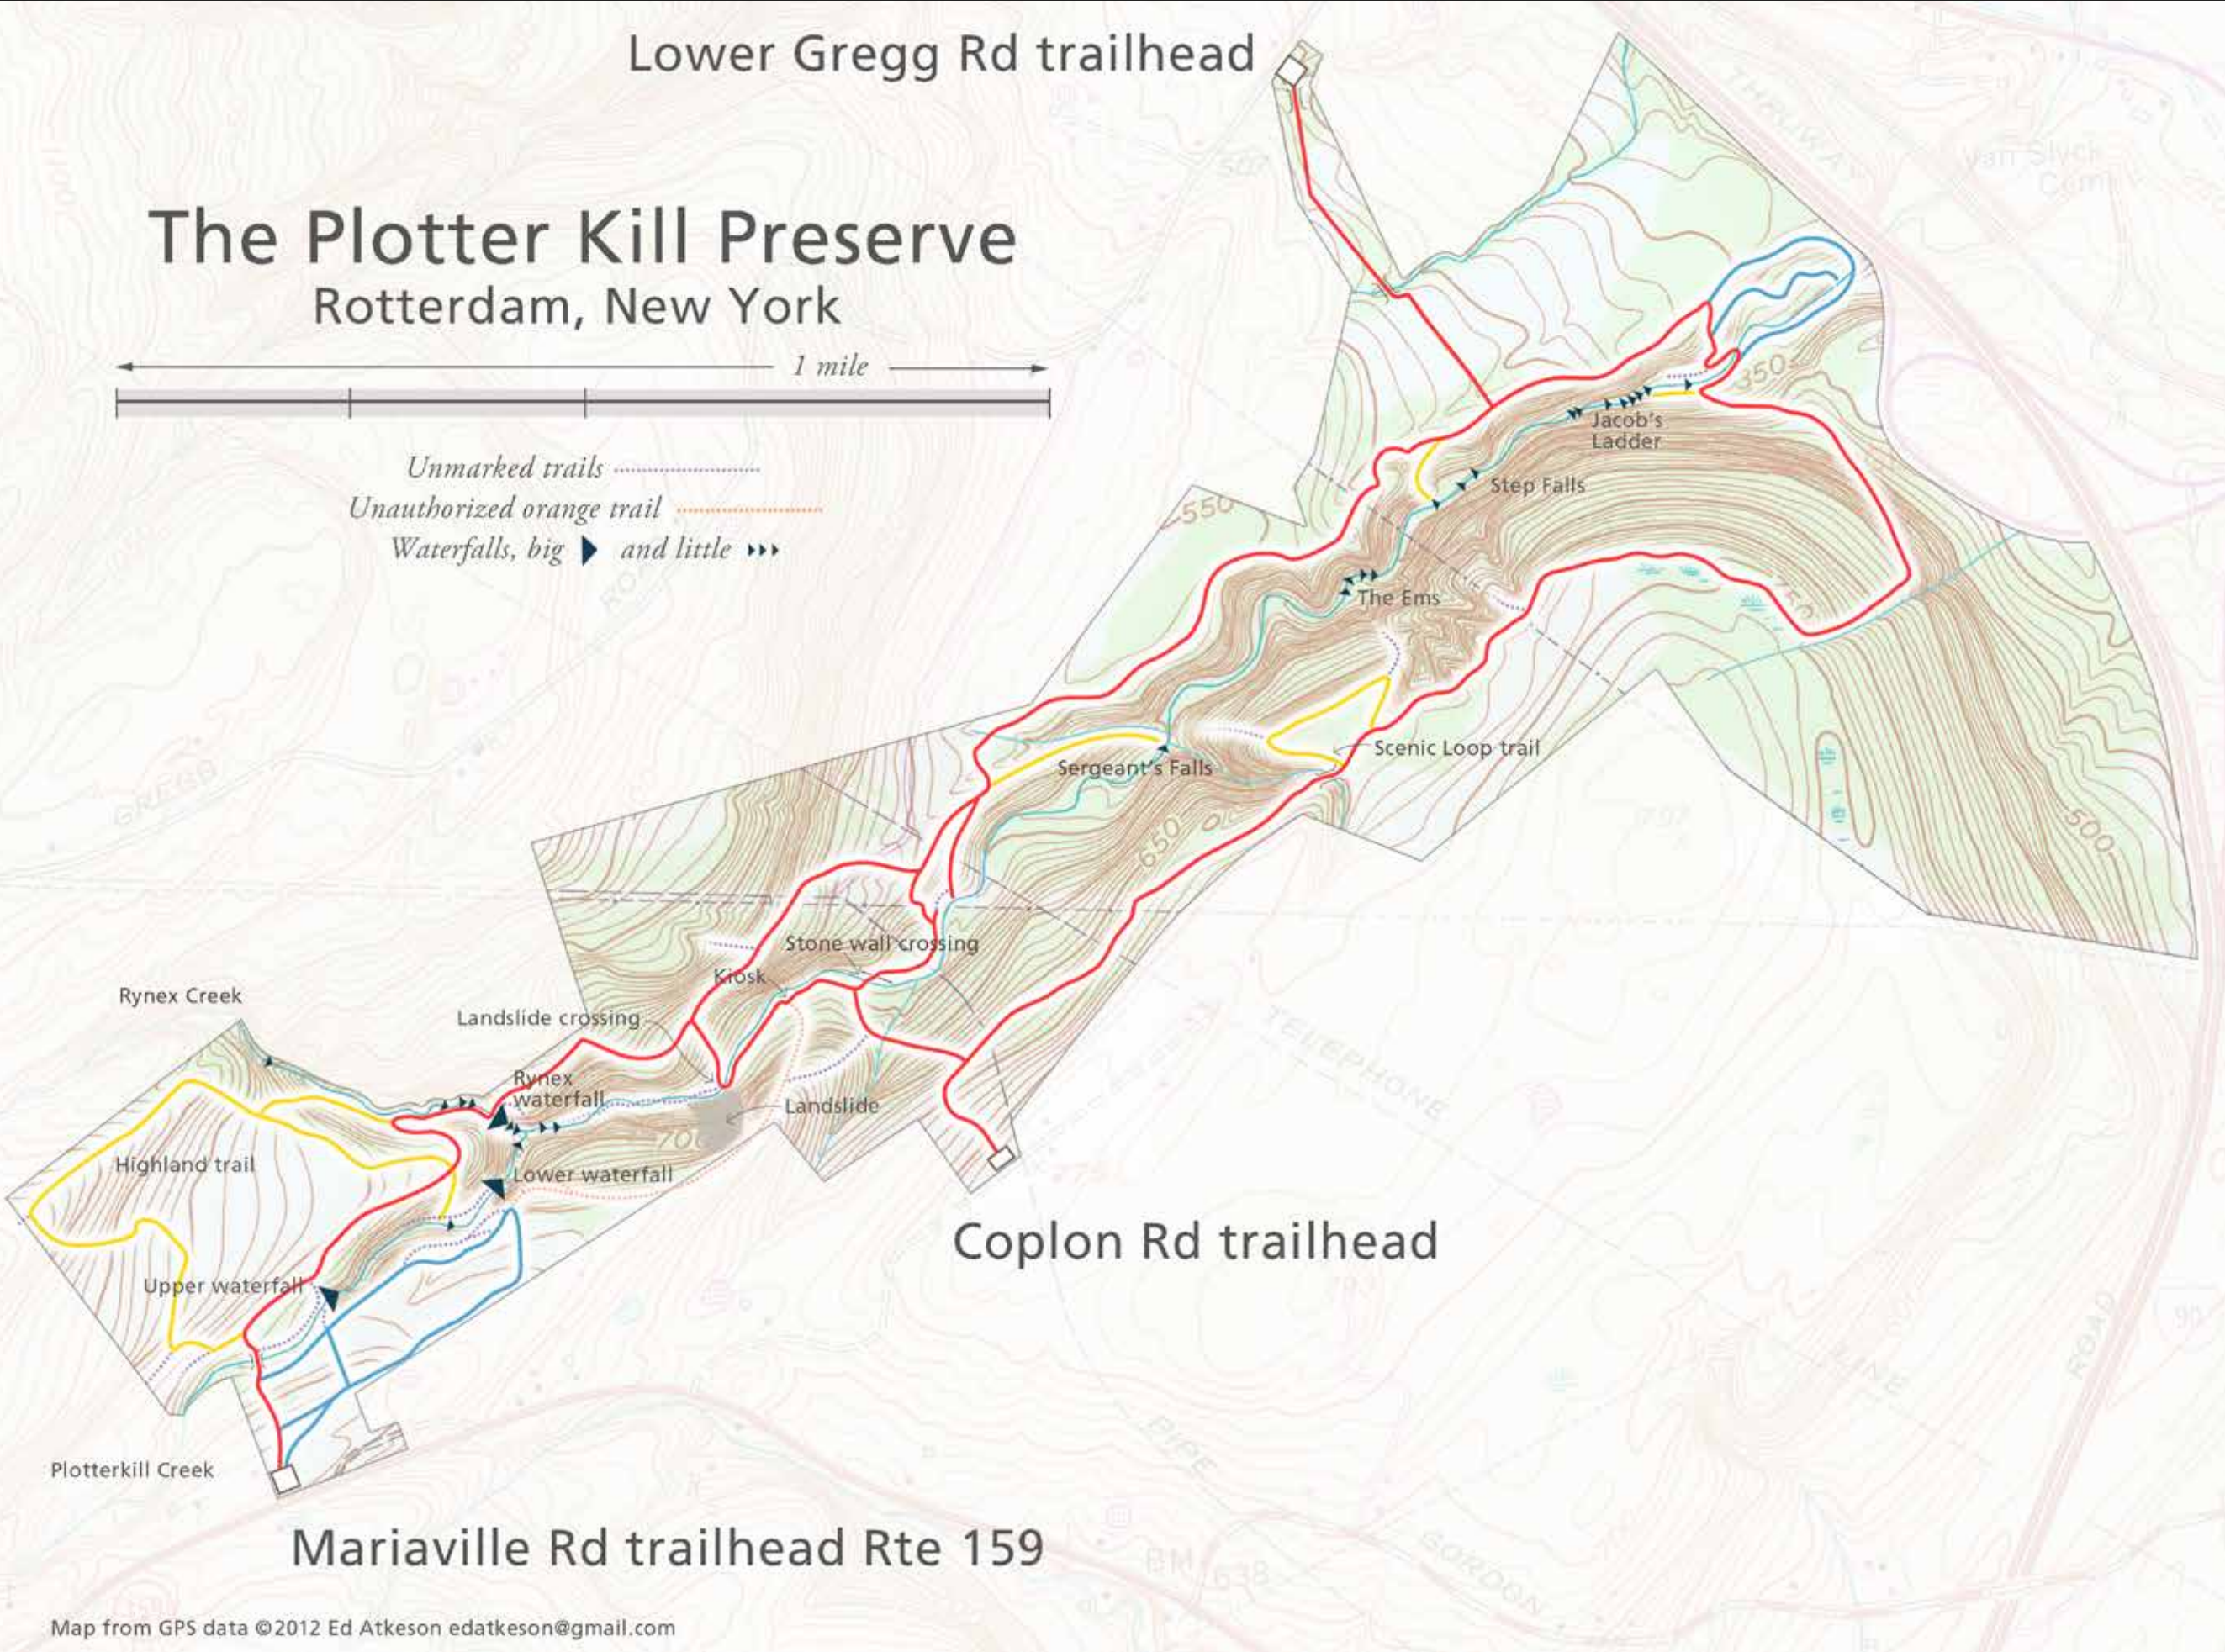

Lower Gregg Rd trailhead

# The Plotter Kill Preserve Rotterdam, New York

1 mile

Unmarked trails .....  
Unauthorized orange trail .....  
Waterfalls, big ▶ and little ▶▶

Coplon Rd trailhead

Mariaville Rd trailhead Rte 159