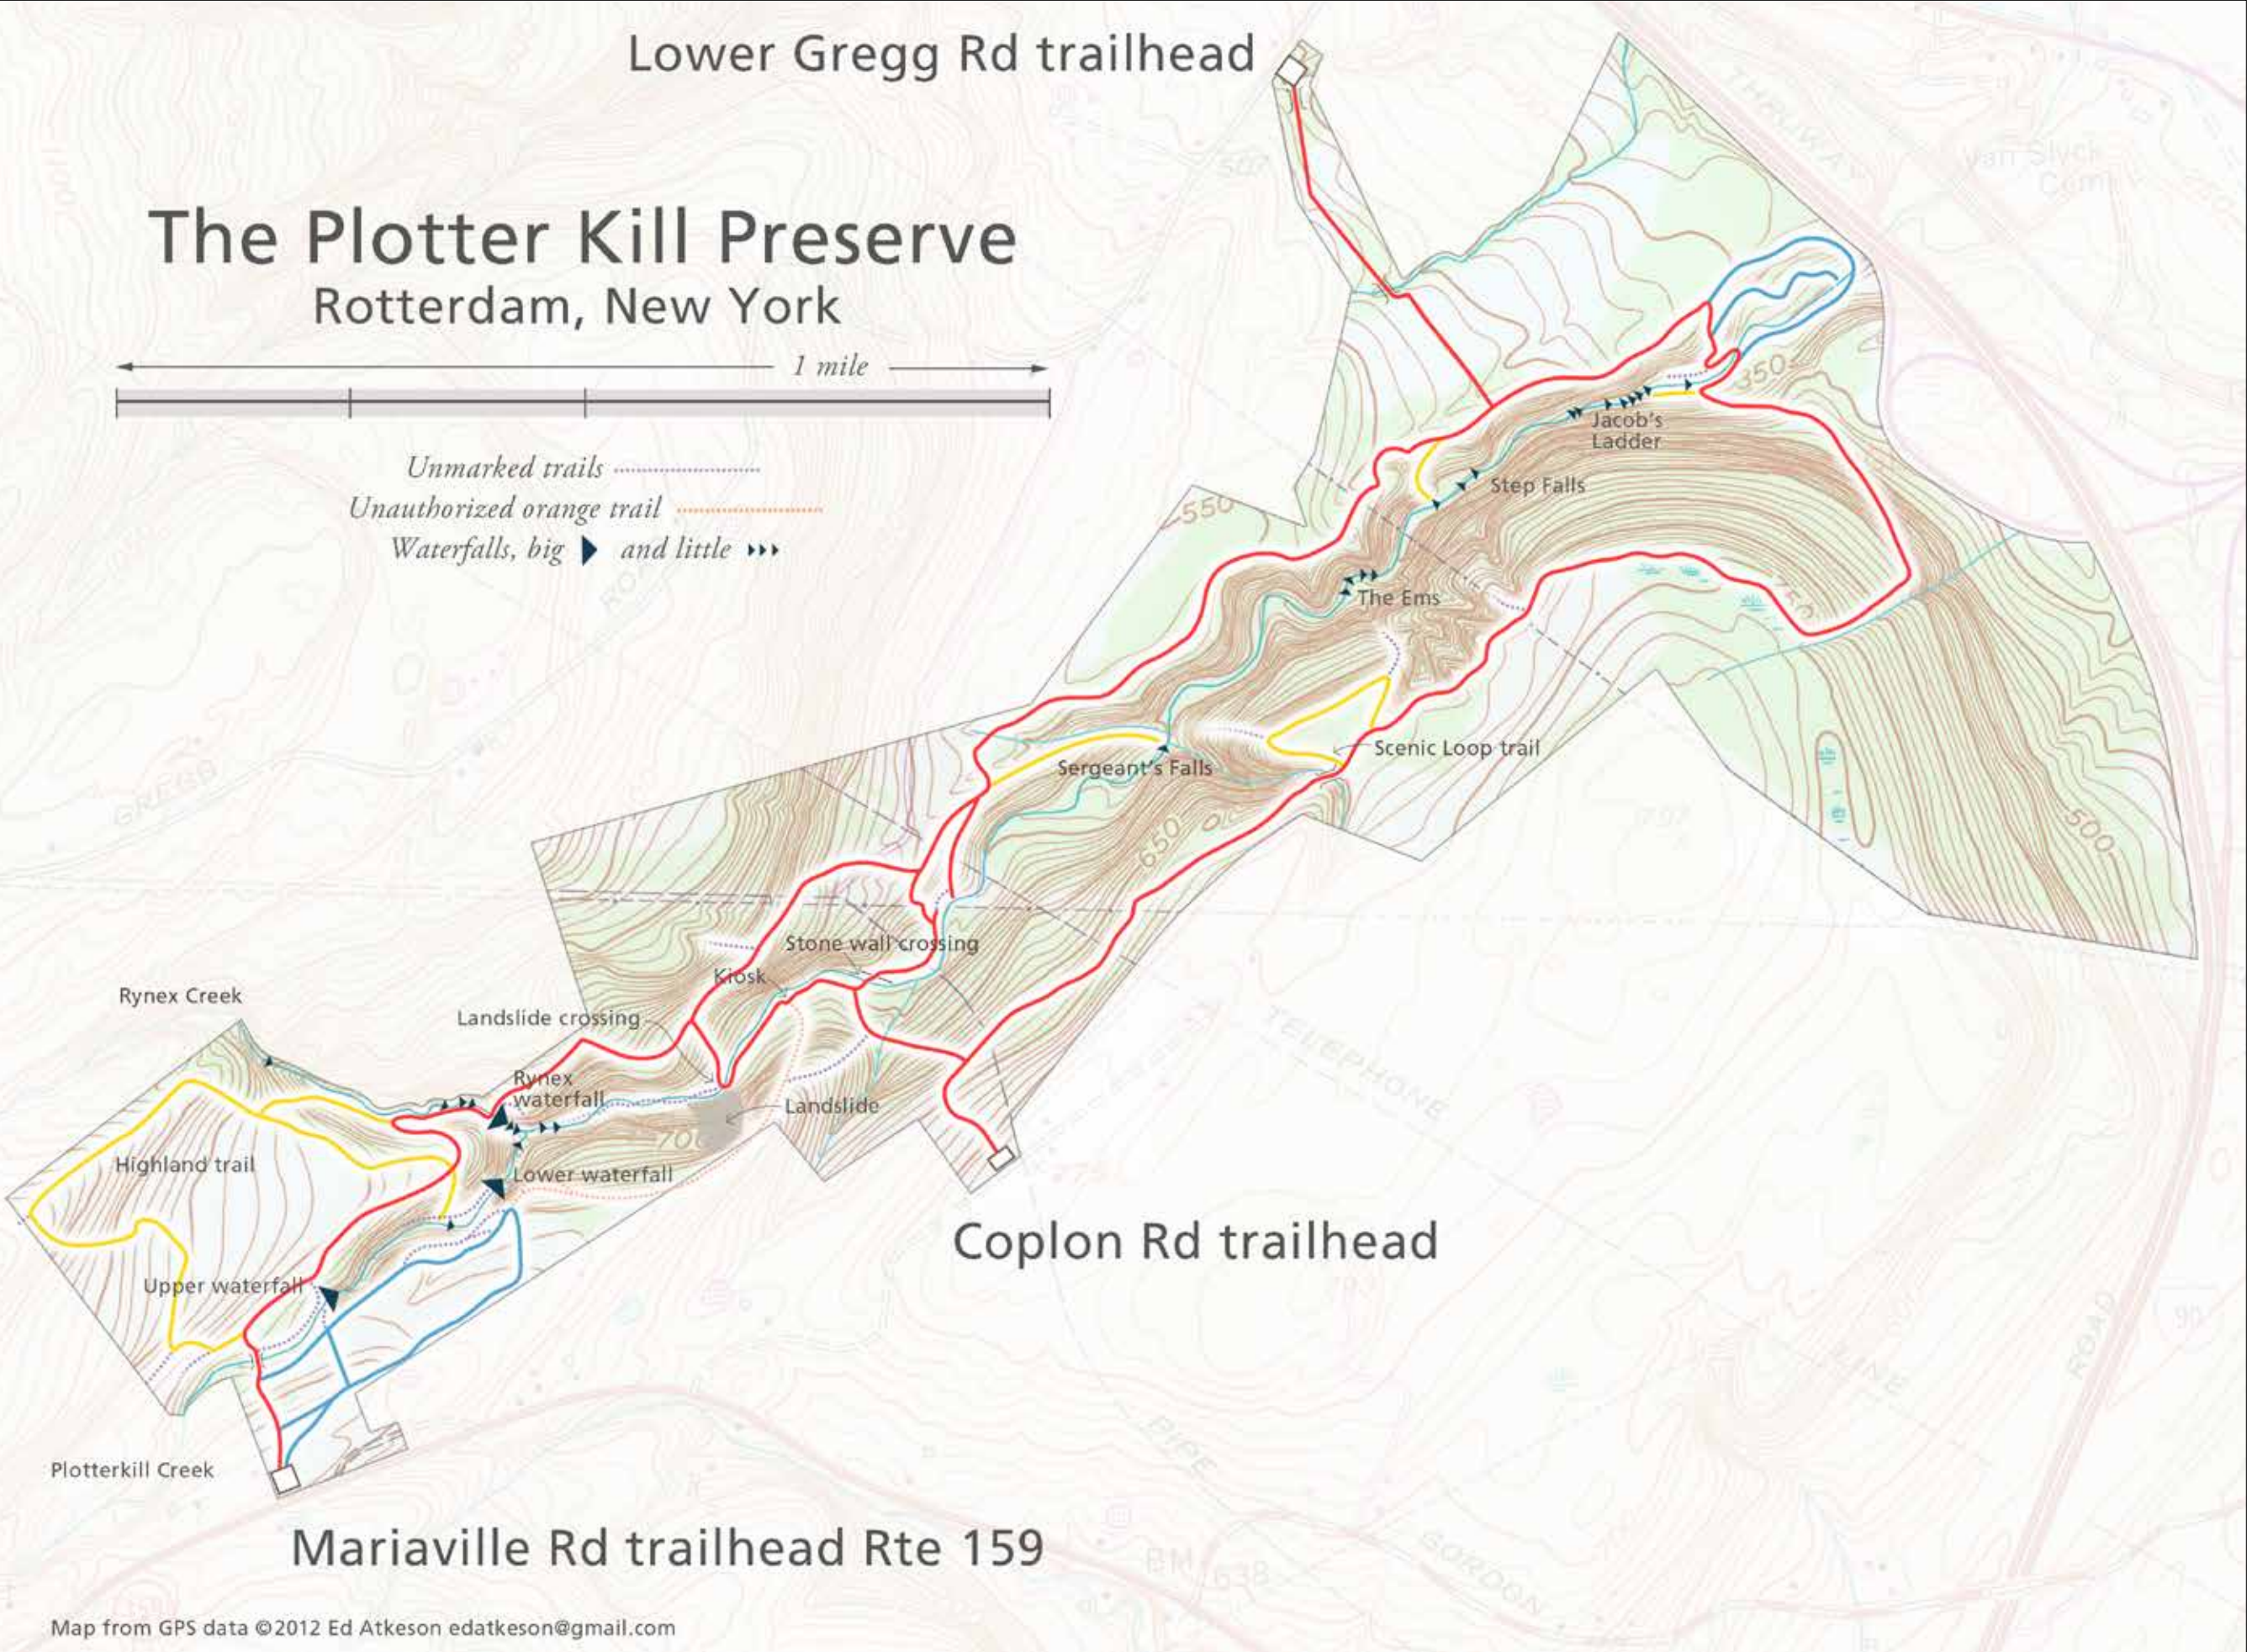

Lower Gregg Rd trailhead

# The Plotter Kill Preserve

Rotterdam, New York

1 mile

Unmarked trails .....  
Unauthorized orange trail .....  
Waterfalls, big ▶ and little ▶▶

Coplon Rd trailhead

Mariaville Rd trailhead Rte 159